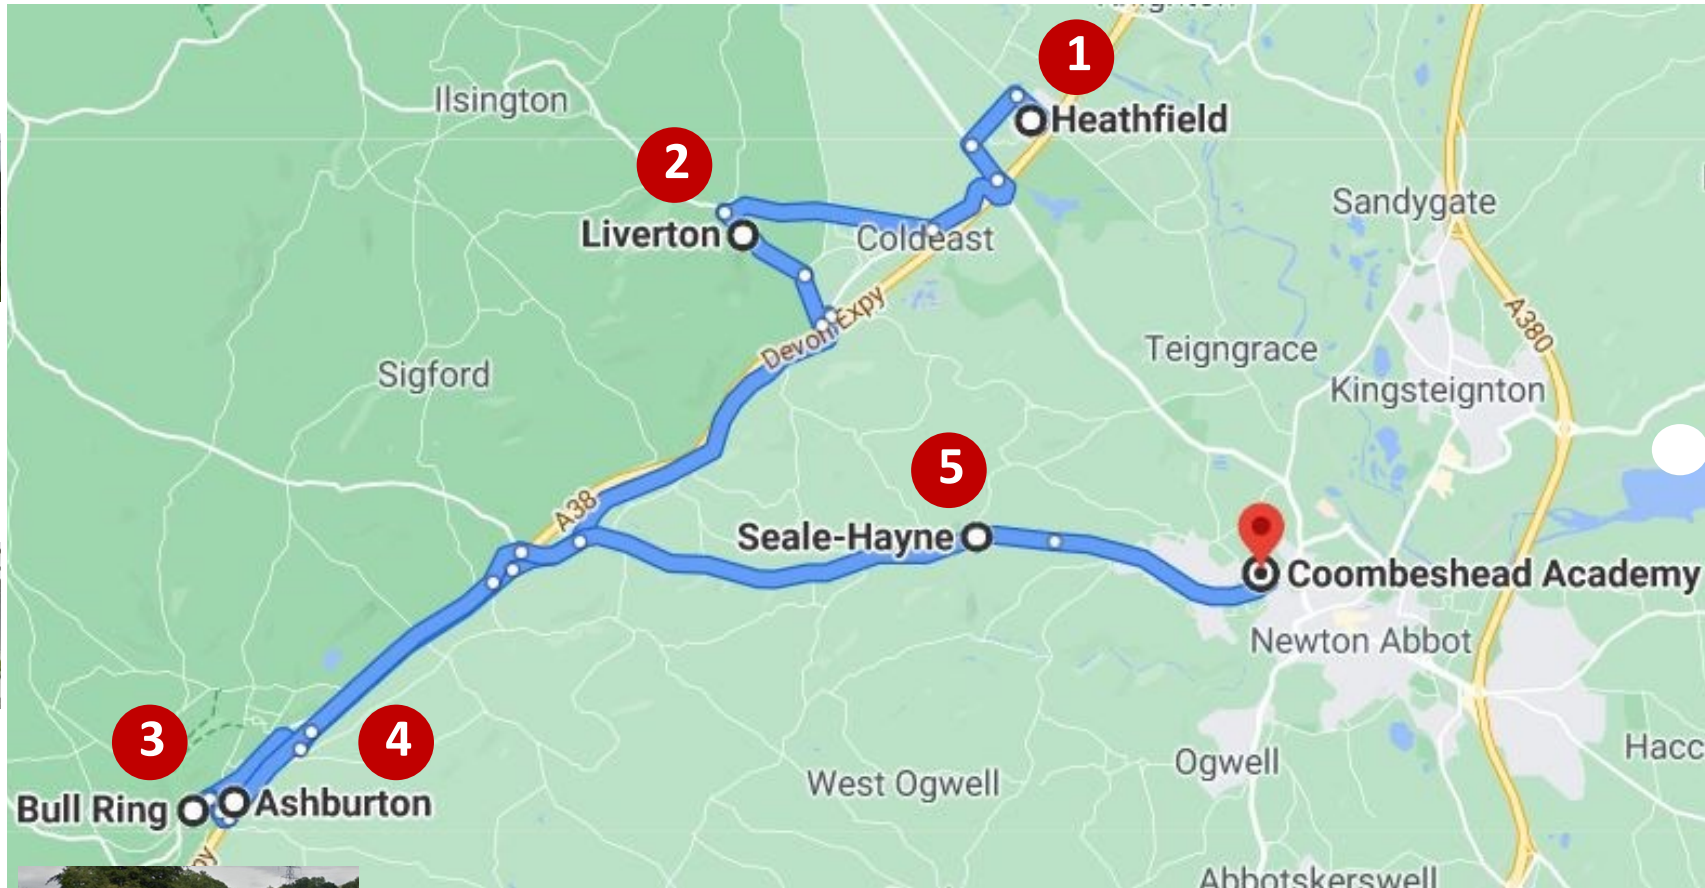

1

Heathfield Post Office
Departs 7.55

Coombeshead Academy Coombeshead 2 Greys Coaches

Bus Stop	Departing
1 Heathfield Post Office	7.55
2 Liverton Post office	8.00
3 Ashburton Bull Ring	8.10
4 Ashburton top of town	8.15
5 Seale Hayne	8.20
Coombeshead Academy	8.30

2

Liverton Post Office
Departs 8.00

3

Ashburton Bull Ring
Departs 8.10

4

Ashburton top of town
Departs 8.15

5

Seale Hayne
Departs 8.20